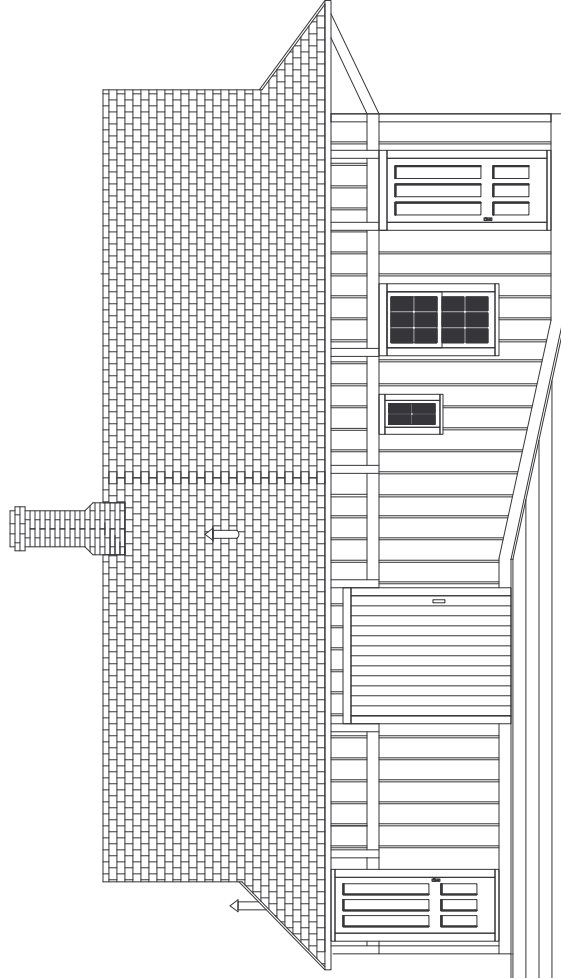

East Elevation

West Elevation

DELAWARE & HUDSON RAILROAD
South Corinth Station

Based on D&H drawing from 6/22/31 and photos

Built in 1880